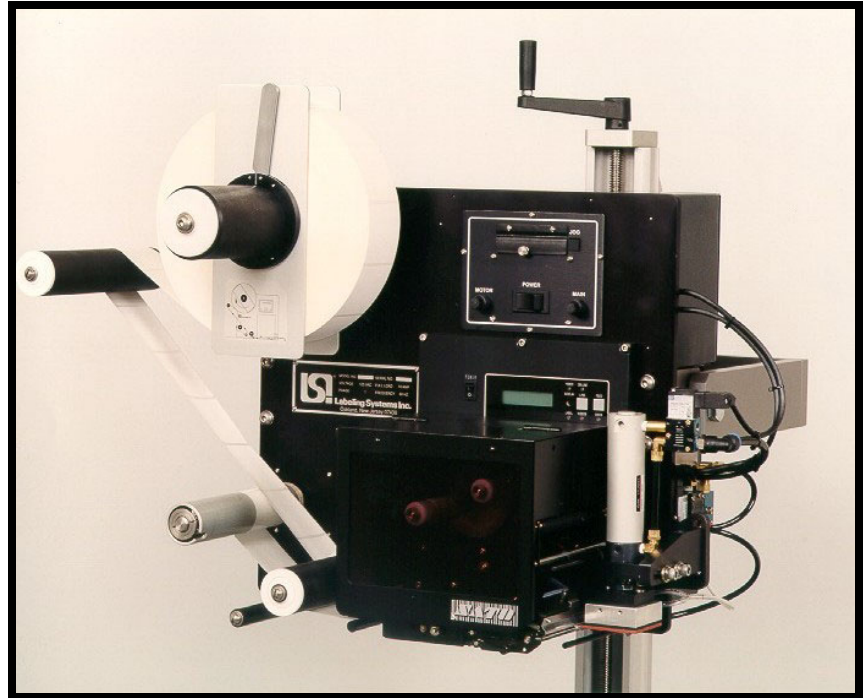

Labeling Systems Inc.
32 Spruce Street
Oakland, New Jersey 07436
Ph: 201.405.0767
Fax: 201.405.1179
www.LabelingSystems.com

Press Release

Series 200 Print & Apply Labeler

This Labeler prints barcodes, alpha numerics, graphics, consecutive numbers and other variable data with "excellent" quality using a thermal transfer printer. Available with a variety of applicators for flexibility in placing labels anywhere on your product. This print and apply labeler can be used as a roll-up unit or complete system. Speeds up to 180/minute with maximum label size of 7.2" W x 14"L.