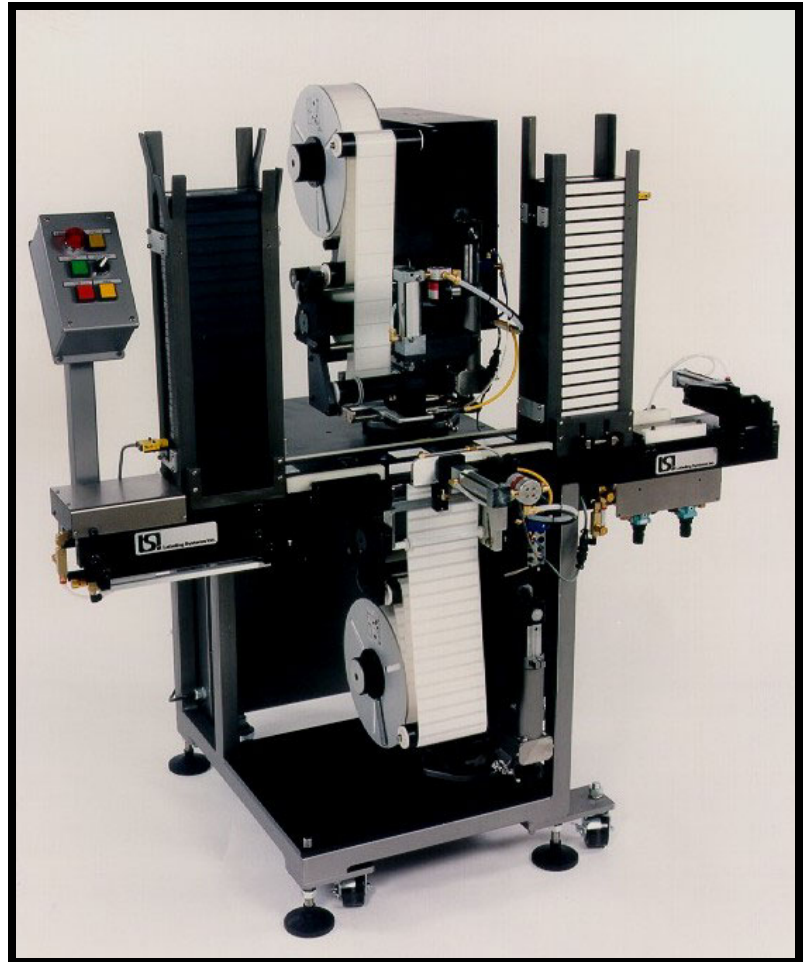

Labeling Systems Inc.

32 Spruce Street
Oakland, New Jersey 07436
Ph: 201.405.0767
Fax: 201.405.1179
www.LabelingSystems.com

Press Release

Model 5352 Video Cassette Labeler

The Model 5352 Video Cassette Labeler is designed and manufactured to give long term accurate labeling without adjustment. The labeler stops the product momentarily. Our "tamp" applicators apply top and spine or the new two panel label with much higher accuracy than is possible with other application methods. Its infeed hopper, re-stacker and optional straight through or right angle feed to your conveyor allow complete versatility for any need. On product label inspection is available as an option to allow automatic feeding to your packaging line. It also can be used with the re-stacker hopper and a second hopper for ejects or just ejected off the end of the labeler via a chute.